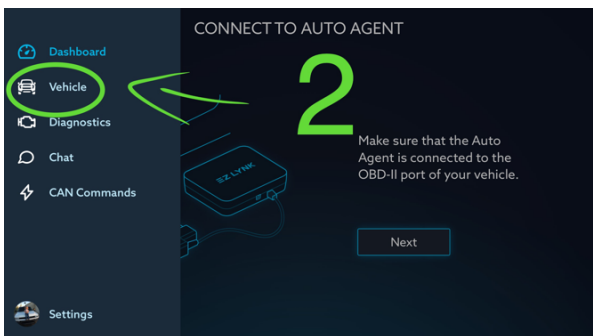

Ez lynk set up instructions

ECU PROFILES

ECU PROFILES FOR 2017 FORD 6.7L TRUCK

Ford 2017 6.7L Pickup. No Em. 75HP. V2.2
AVAILABLE FOR FETCHING

5

Once your tunes show up click fetch

ECU PROFILES

ECU PROFILES FOR 2017 FORD 6.7L TRUCK